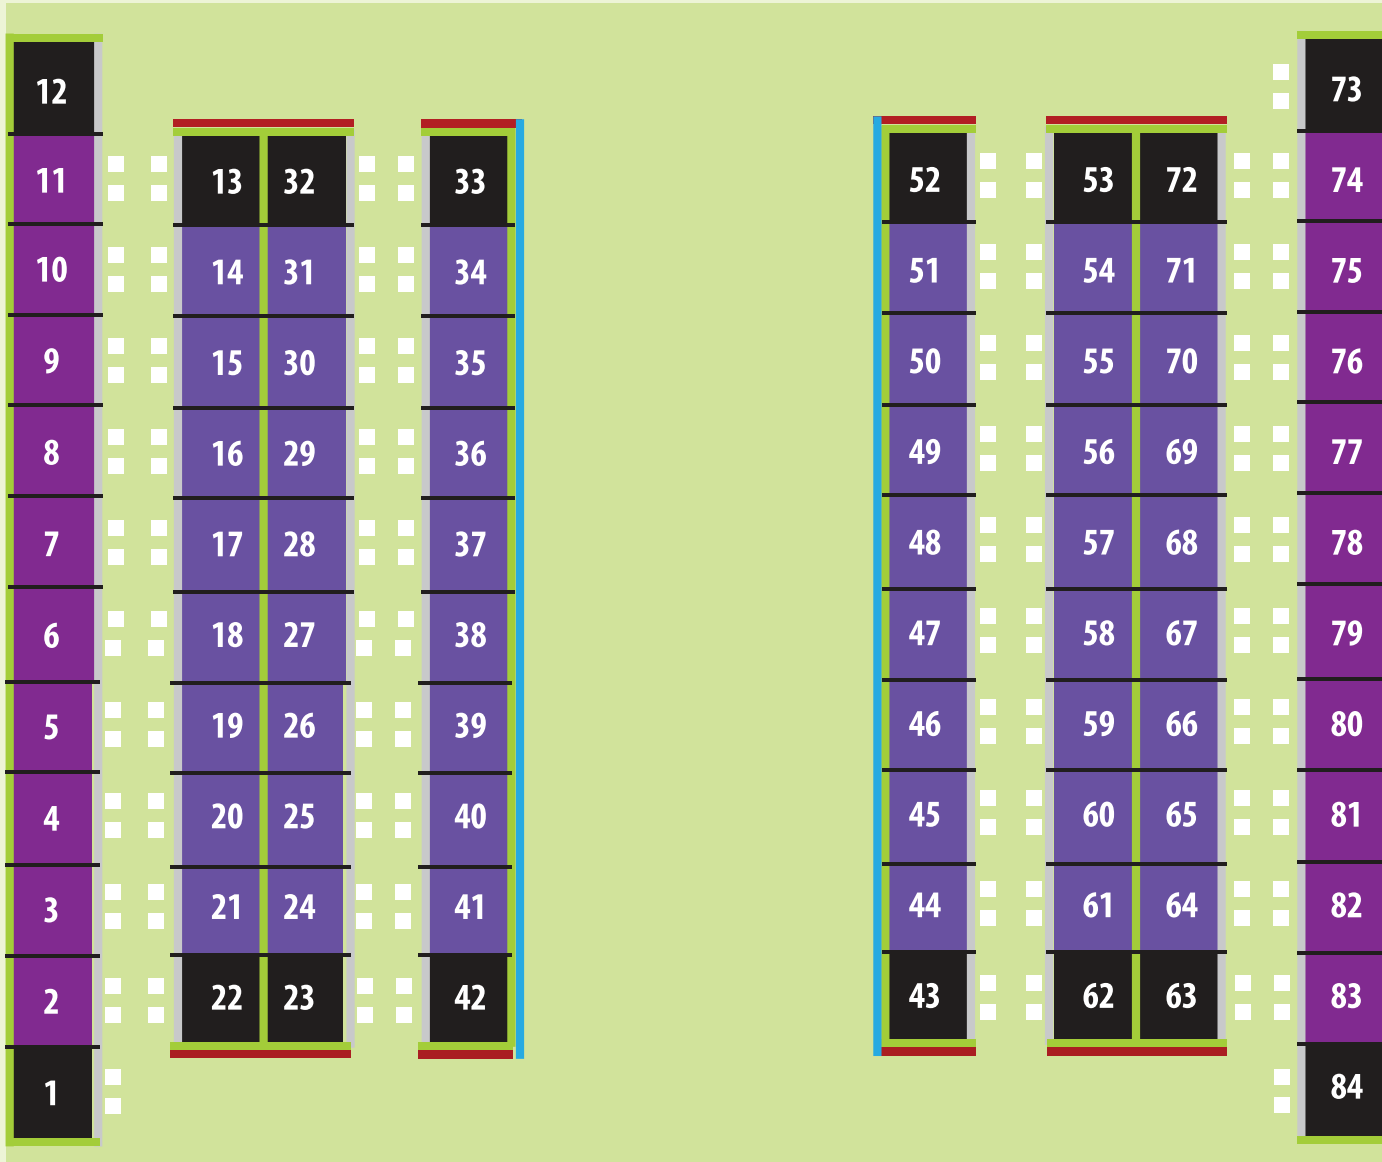

PUNE

STALL FLOOR PLAN

- STALL
- BRANDING
- OUTER BRANDING
- WALL SIDE PREMIUM STALL
- PREMIUM STALL
- 3' SEPARATOR

BACKDROP SIZES

SINGLE TABLE	
Backdrop Size (W) X (H) inch	Backdrop Printable Area (W) X (H) inch
76 X 72	<div style="display: flex; justify-content: space-between;"> <div style="width: 45%;"> Fascia (Stall Title)</div> <div style="width: 45%;"> 70 X 48 Company Branding</div> </div>
Fascia Characters - Stall Title Size (Single Table) 25 Keystrokes	

BACKDROP - W 70" X H 48"
 For table numbers - 14, 15, 16, 17, 18, 19, 20, 21, 24, 25, 26, 27, 28, 29, 30, 31, 34, 35, 36, 37, 38, 39, 40, 41, 44, 45, 46, 47, 48, 49, 50, 51, 54, 55, 56, 57, 58, 59, 60, 61, 64, 65, 66, 67, 68, 69, 70, 71.

BACKDROP (PREMIUM)- W 70" X H 48"
 13, 22, 23, 32, 33, 42, 43, 52, 53, 62, 63, 72.

SIDE BACKDROP (PREMIUM)
 W 66" X H 48" For table numbers - 1, 12, 13, 22, 23, 32, 33, 42, 43, 52, 53, 62, 63, 72, 73, 84.

DOUBLE TABLE	
Backdrop Size (W) X (H) inch	Backdrop Printable Area (W) X (H) inch
152 X 72	<div style="display: flex; justify-content: space-between;"> <div style="width: 45%;"> Fascia (Stall Title)</div> <div style="width: 45%;"> 146 X 48 Company Branding</div> </div>
Fascia Characters - Stall Title Size (Double Table) 50 Keystrokes	